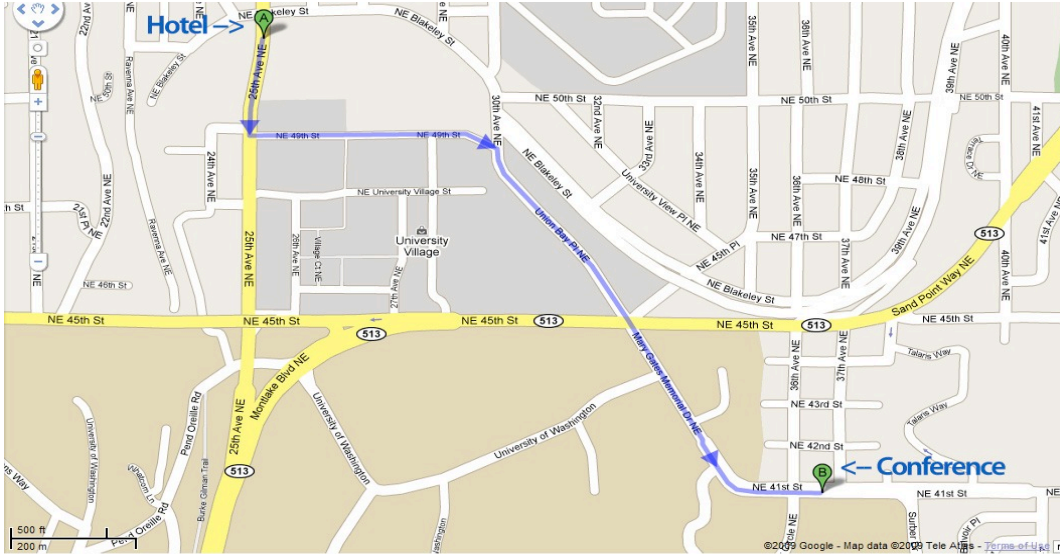

Email: uwbg@u.washington.edu

Website: <http://depts.washington.edu/urbhort/>

From the Silver Cloud Inn to the Conference:

By Car

Head north on 25th Ave NE and turn right at NE Blakeley Street. Take a slight right at 39th Ave NE and continue on Union Bay P1 NE. Continue on NE 41st Street, Center for Urban Horticulture will be on right. Estimated driving time: 3 minutes.

Walking

Head south on 25th Ave. Turn left at NE 49th Street. Turn right at Union Bay P1 NE. Continue on NE 41st street, Center for Urban Horticulture will be on the right. Estimated walking time: 17 minutes.