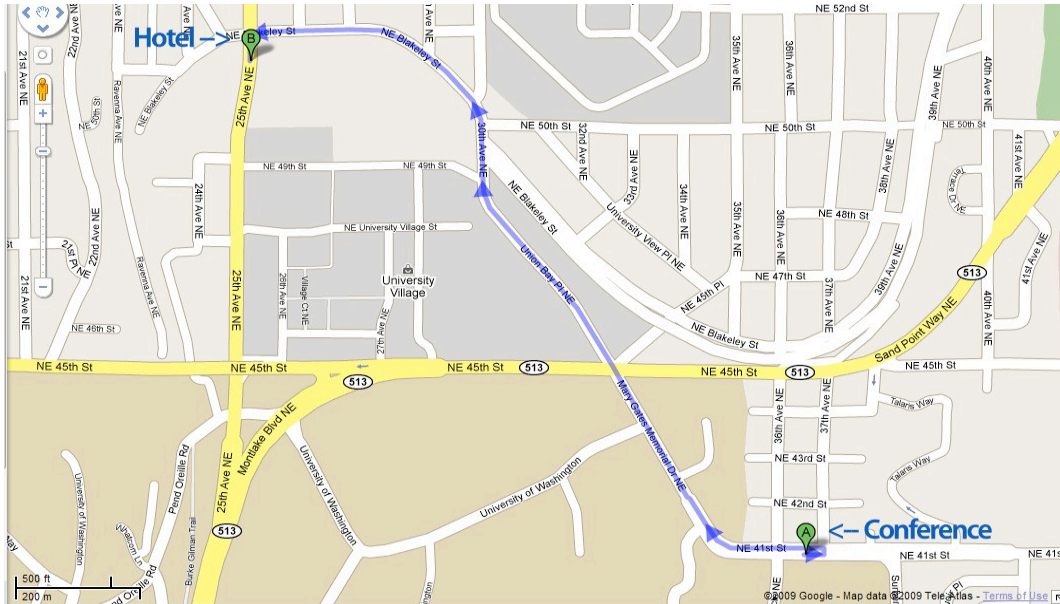

For trips back to the hotel, 15 minutes apart, beginning at:

6:30pm on Tuesday the 25th

5:30pm on Wednesday the 26th

Thursday the 27th – no schedule set, but the phone number to call for a ride is 206-526-5200.

Email: uwbg@u.washington.edu

Website: <http://depts.washington.edu/urbhort/>

From the Silver Cloud Inn to the Conference:

By Car

Head north on 25th Ave NE and turn right at NE Blakeley Street. Take a slight right at 39th Ave NE and continue on Union Bay P1 NE. Continue on NE 41st Street, Center for Urban Horticulture will be on right. Estimated driving time: 3 minutes.

Walking

Head south on 25th Ave. Turn left at NE 49th Street. Turn right at Union Bay P1 NE. Continue on NE 41st street, Center for Urban Horticulture will be on the right. Estimated walking time: 17 minutes.

From Conference to Silver Cloud Inn:

By Car

Head east on NE 41st street. Make a U-turn at 37th Ave NE. Continue on Mary Gates Memorial Drive NE/Union Bay P1 NE and continue to follow Union Bay P1 NE. Continue on 30th Ave NE. Continue on NE Blakeley Street. Turn left at 25th Ave NE, the Silver Cloud Inn. Est. travel time by car: 4 minutes.